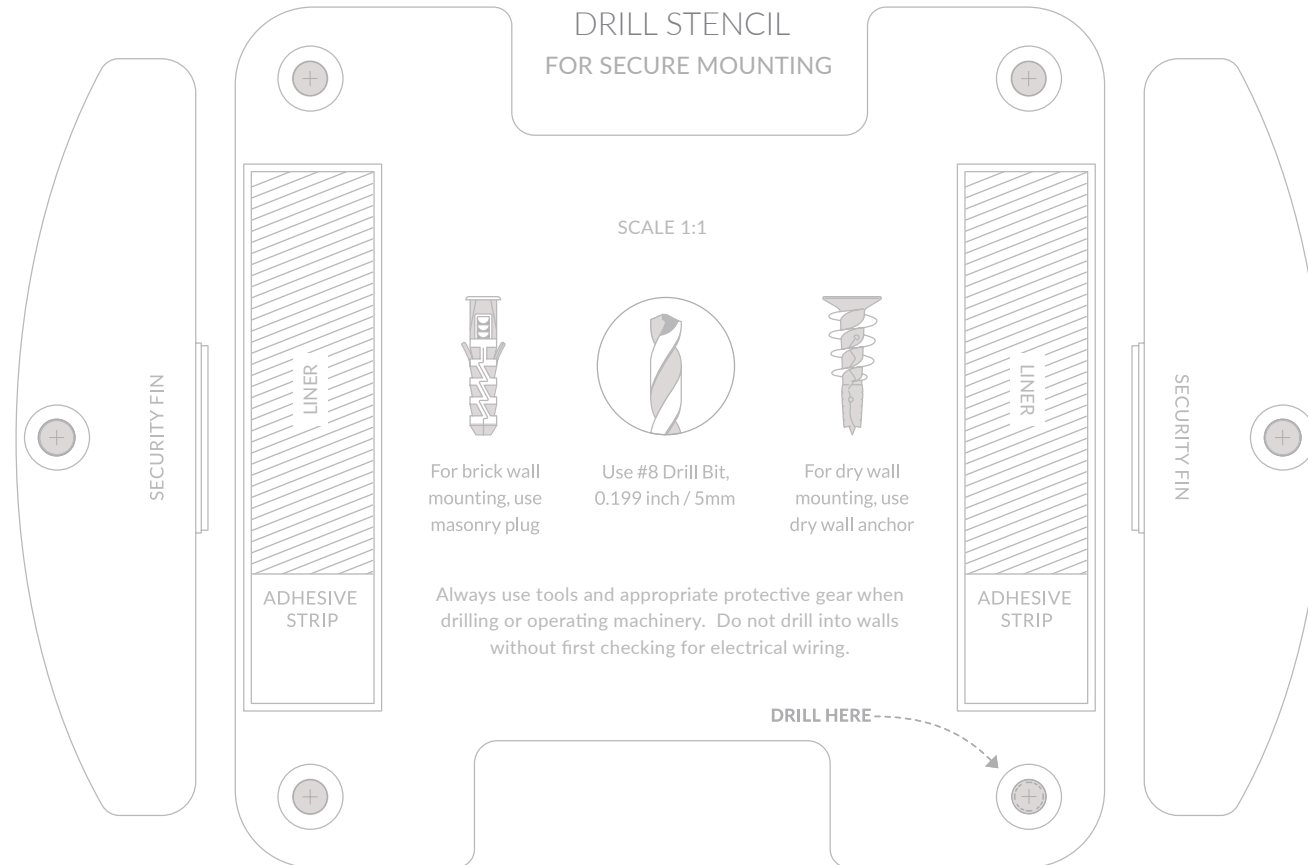

Hello

Use this drill stencil to mount the sensor onto your wall with precision.
Please make sure to **print to size** for the correct scale.

aruba

a Hewlett Packard
Enterprise company

sensor.arubanetworks.com